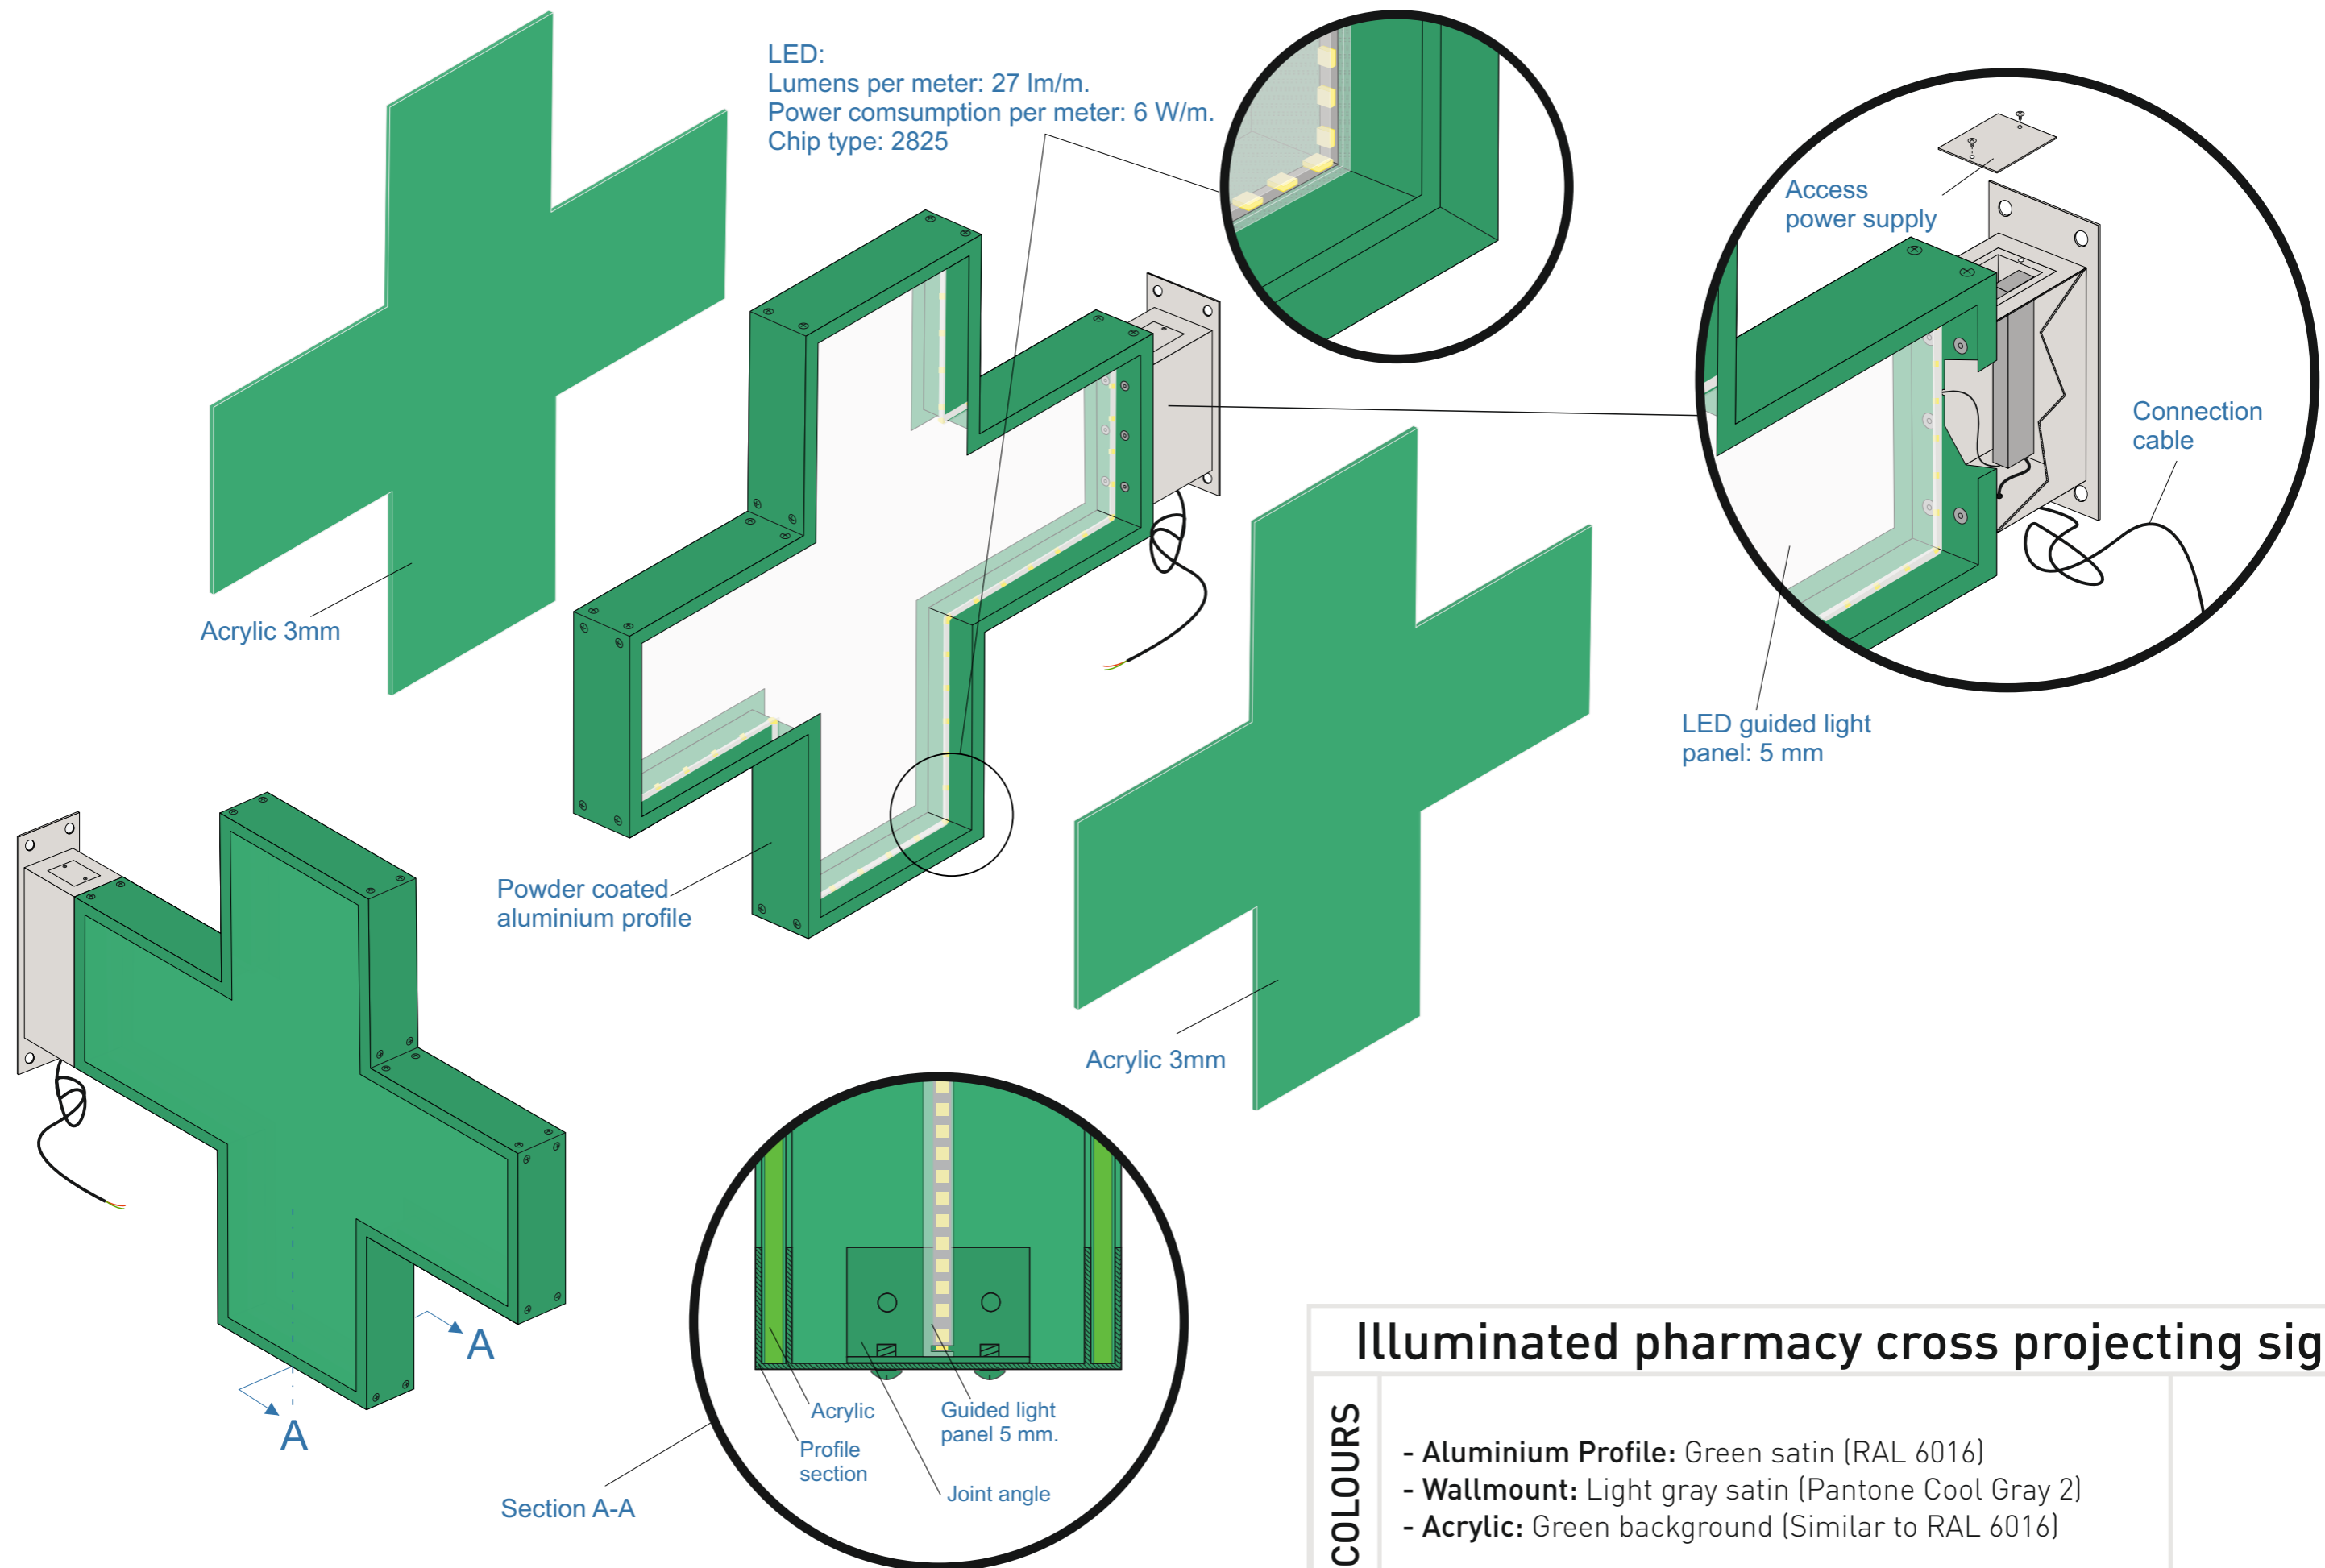

Illuminated pharmacy cross projecting sign.

COLOURS

- **Aluminium Profile:** Green satin (RAL 6016)
- **Wallmount:** Light gray satin (Pantone Cool Gray 2)
- **Acrylic:** Green background (Similar to RAL 6016)

Illuminated pharmacy cross projecting sign.

COLOURS

- Aluminium Profile: Green satin (RAL 6016)
- Wallmount: Light gray satin (Pantone Cool Gray 2)
- Acrylic: Green background (Similar to RAL 6016)