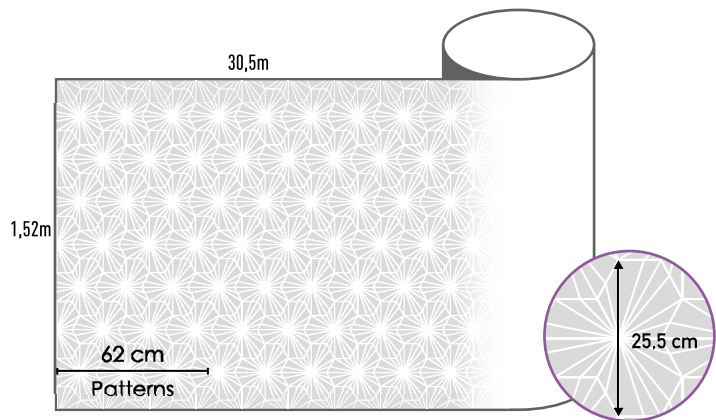

KALEIDOSCOPE

White - Blanc - Weiß - Blanco - Bianco Vita