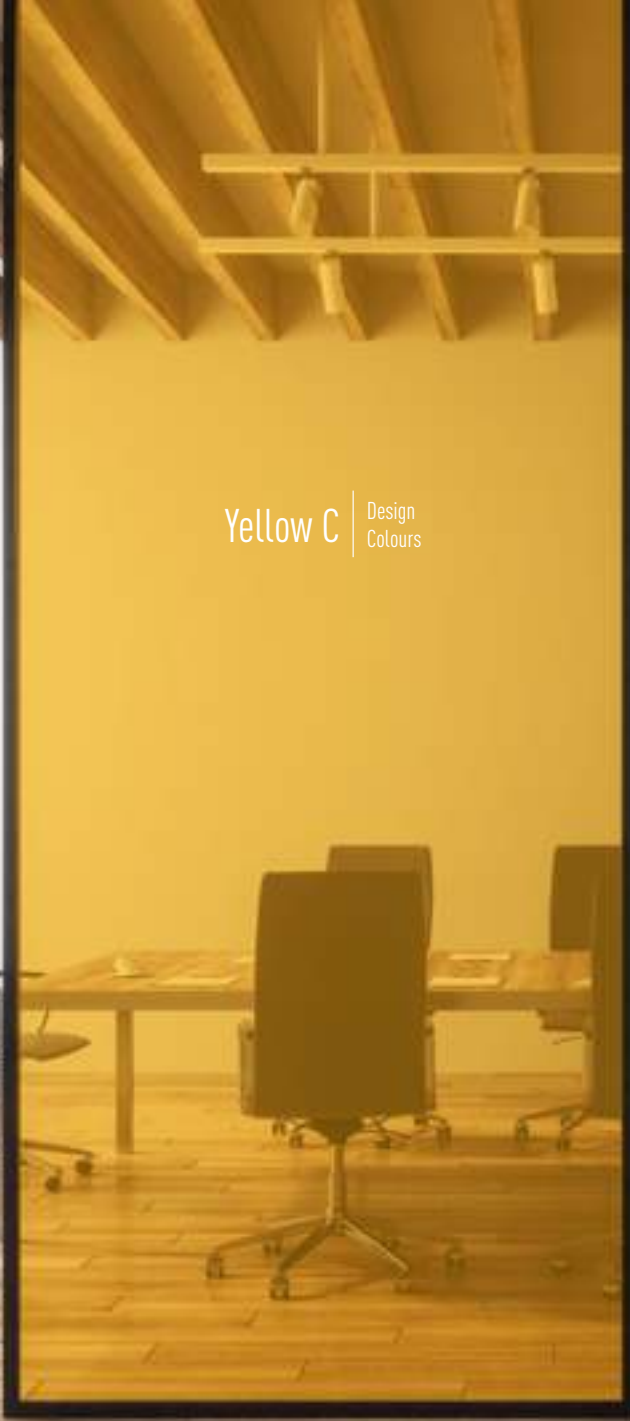

Yellow C | Design Colours

NE24 | Light grey concrete plaster